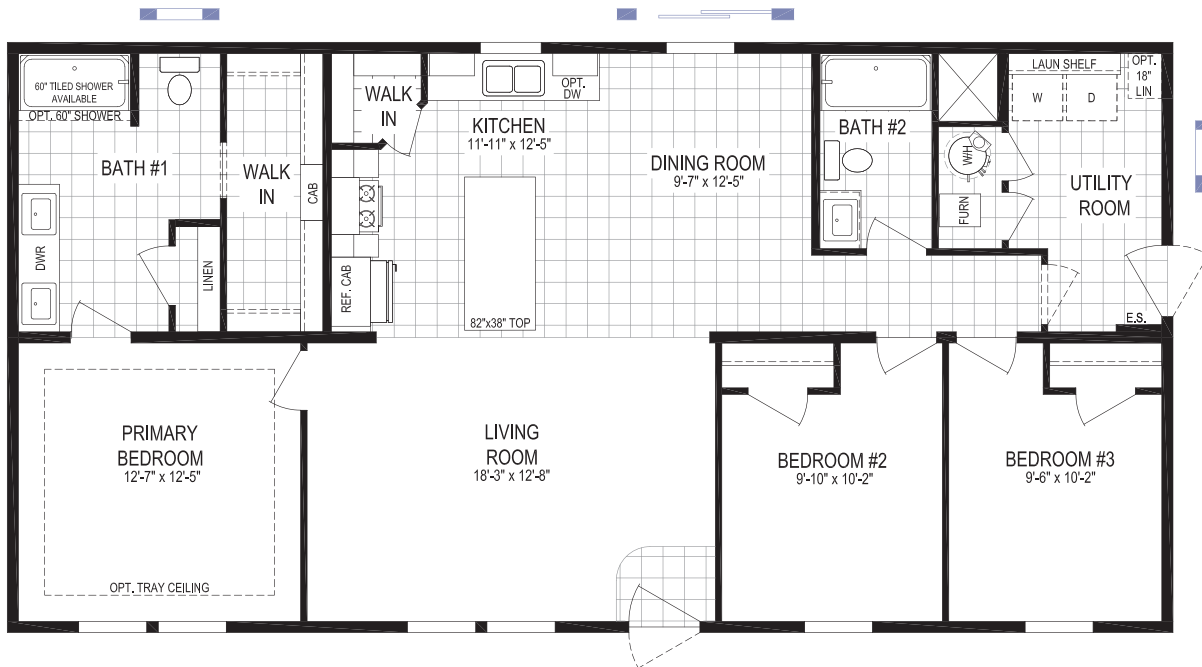

RESIDENCE SERIES

Somerset Drive 5228-MS012-1

3 beds / 2 baths / 1,369 sq. ft. / 28x52

The home series, floor plans, photos, renderings, specifications, features, pricing, materials and availability shown will vary by retailer and state, and are subject to change without notice.