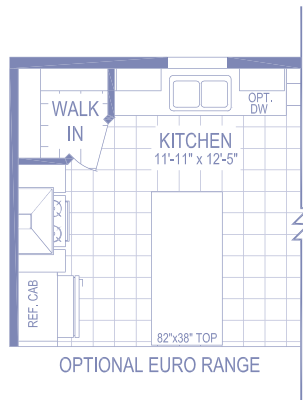

RESIDENCE SERIES

Somerset Drive 5228-MS012-1

3 beds / 2 baths / 1,369 sq. ft. / 28x52

The home series, floor plans, photos, renderings, specifications, features, pricing, materials and availability shown will vary by retailer and state, and are subject to change without notice.