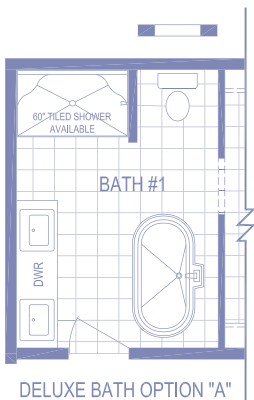

RESIDENCE SERIES

Somerset Drive 5228-MS012-1

3 beds / 2 baths / 1,369 sq. ft. / 28x52

The home series, floor plans, photos, renderings, specifications, features, pricing, materials and availability shown will vary by retailer and state, and are subject to change without notice.