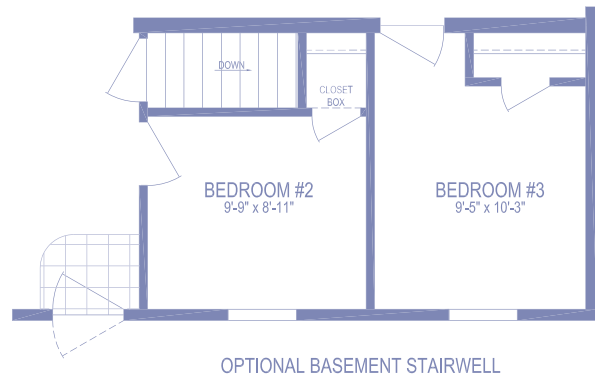

RESIDENCE SERIES

Somerset Drive 5228-MS012-1

3 beds / 2 baths / 1,369 sq. ft. / 28x52

The home series, floor plans, photos, renderings, specifications, features, pricing, materials and availability shown will vary by retailer and state, and are subject to change without notice.