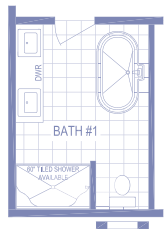

## Center Street 5228-MS014-1

3 beds / 2 baths / 1,369 sq. ft. / 28x52

END ENTRY w/HALF FRONT PORCH OPTION

DELUXE BATH OPTION "A"

BASEMENT STAIRWELL OPTION (NOT AVAILABLE w/ HALF PORCH OPTION)

8' PORCH OPTION SHOWN w/END ENTRY OPTION