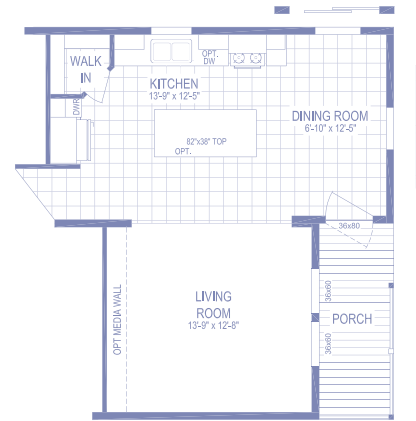

## Center Street 5228-MS014-1

3 beds / 2 baths / 1,369 sq. ft. / 28x52

END ENTRY w/HALF FRONT PORCH OPTION

DELUXE BATH OPTION "A"

BASEMENT STAIRWELL OPTION (NOT AVAILABLE w/ HALF PORCH OPTION)

8' PORCH OPTION SHOWN w/END ENTRY OPTION