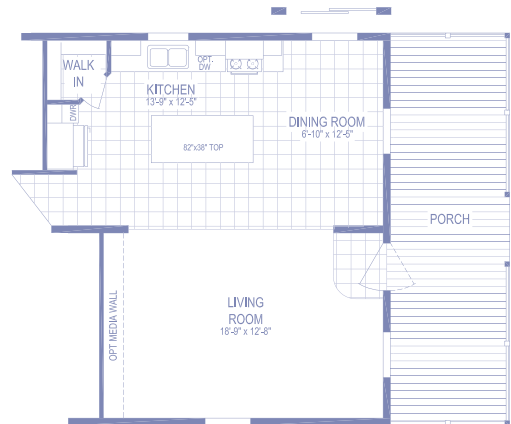

## Center Street 5228-MS014-1

3 beds / 2 baths / 1,369 sq. ft. / 28x52

END ENTRY w/HALF FRONT PORCH OPTION

DELUXE BATH OPTION "A"

BASEMENT STAIRWELL OPTION (NOT AVAILABLE w/ HALF PORCH OPTION)

8' PORCH OPTION SHOWN w/END ENTRY OPTION