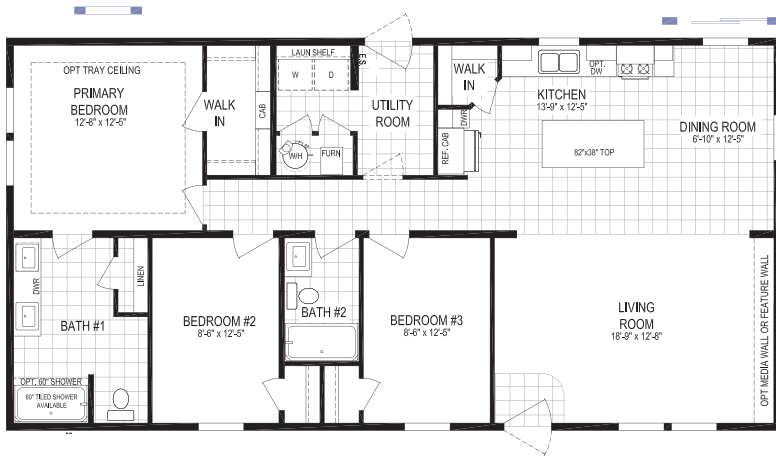

## Center Street 5228-MS014-1

3 beds / 2 baths / 1,369 sq. ft. / 28x52

END ENTRY w/HALF FRONT PORCH OPTION

DELUXE BATH OPTION "A"

BASEMENT STAIRWELL OPTION (NOT AVAILABLE w/ HALF PORCH OPTION)

8' PORCH OPTION SHOWN w/END ENTRY OPTION