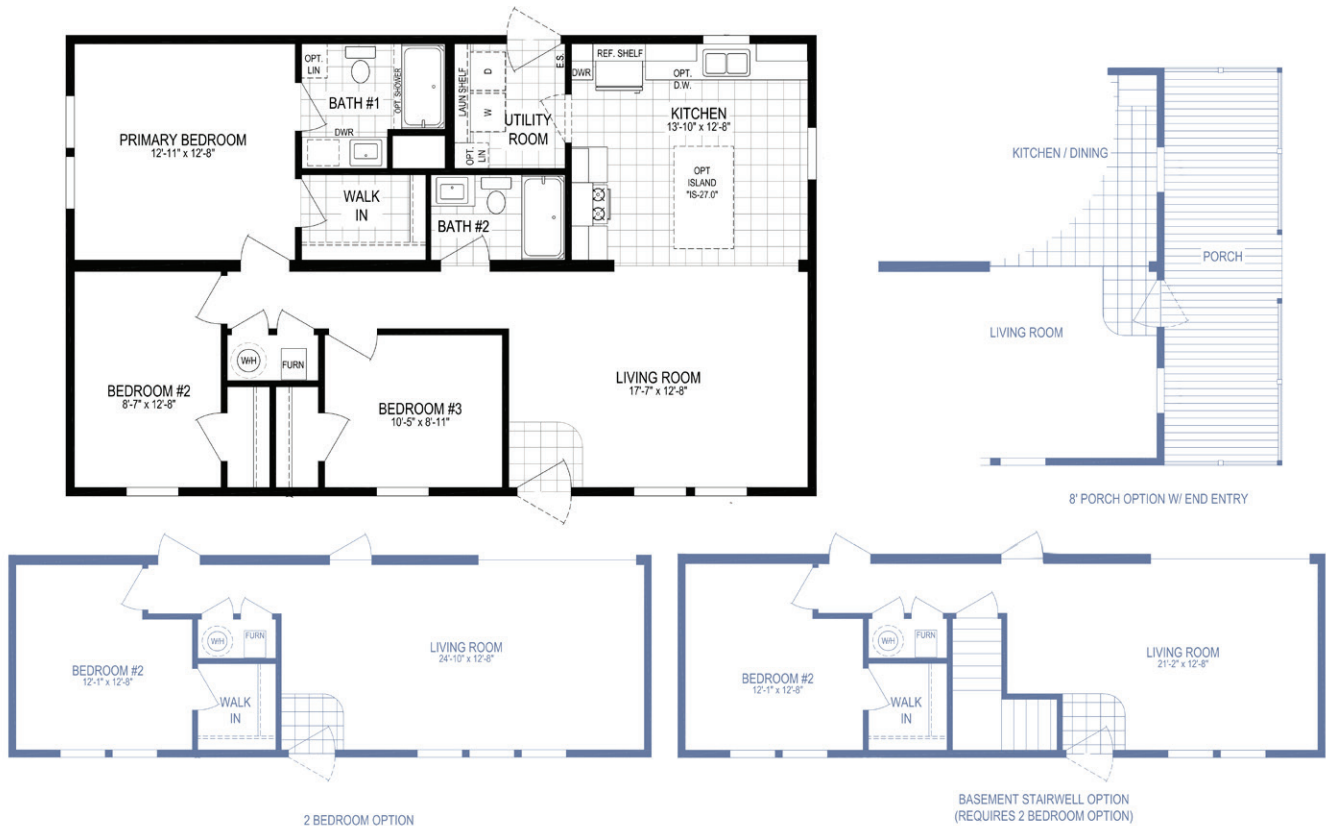

RESIDENCE SERIES

Cottonwood Ln. 4428-MS005-1

HUD/MOD

3 beds | 2 baths | 1,188 sq. ft. | 28x44

Builder Notes:

- HUD Homes That Have a Gas Water Heater and a 5/12 Roof Pitch will Require an "SC" on Site Inspection