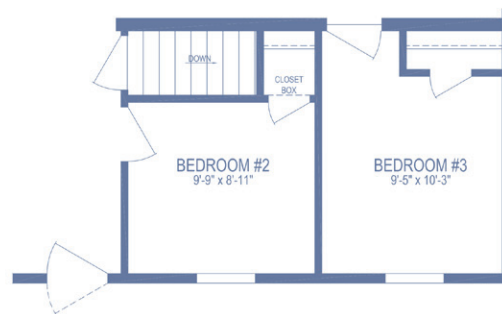

RESIDENCE SERIES

Somerset Dr. 5228-MS012-1

HUD/MOD

3 beds | 2 baths | 1,404 sq. ft. | 28x52

Builder Notes:

- HUD Homes That Have a Gas Water Heater and a 5/12 Roof Pitch will Require an "SC" on Site Inspection