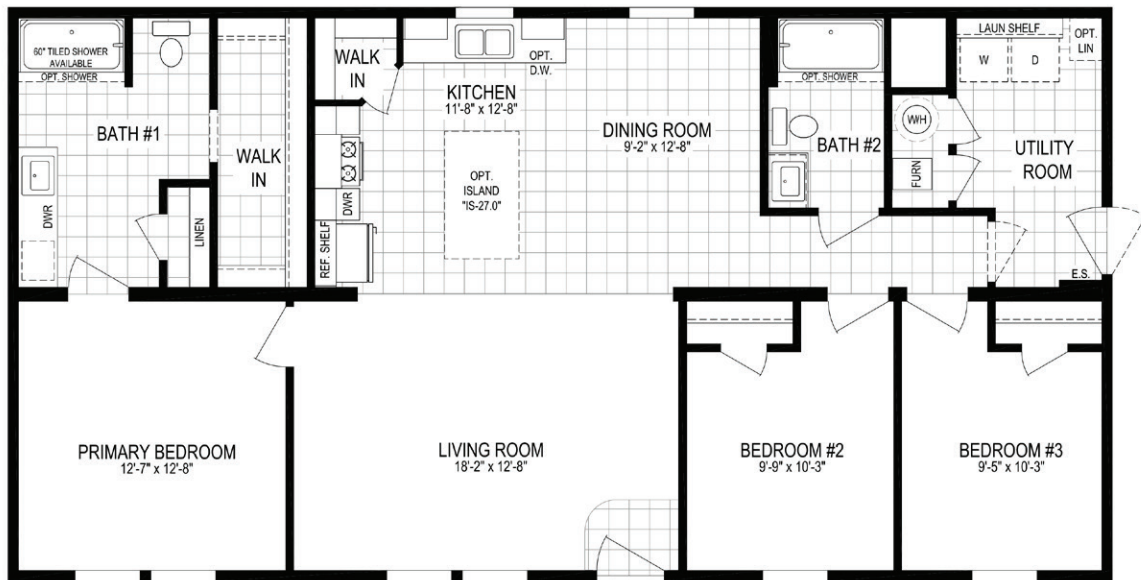

RESIDENCE SERIES

Somerset Dr. 5228-MS012-1

HUD/MOD

3 beds | 2 baths | 1,404 sq. ft. | 28x52

Builder Notes:

- HUD Homes That Have a Gas Water Heater and a 5/12 Roof Pitch will Require an "SC" on Site Inspection