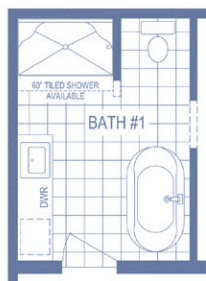

RESIDENCE SERIES

Somerset Dr. 5228-MS012-1

HUD/MOD

3 beds | 2 baths | 1,404 sq. ft. | 28x52

Builder Notes:

- HUD Homes That Have a Gas Water Heater and a 5/12 Roof Pitch will Require an "SC" on Site Inspection