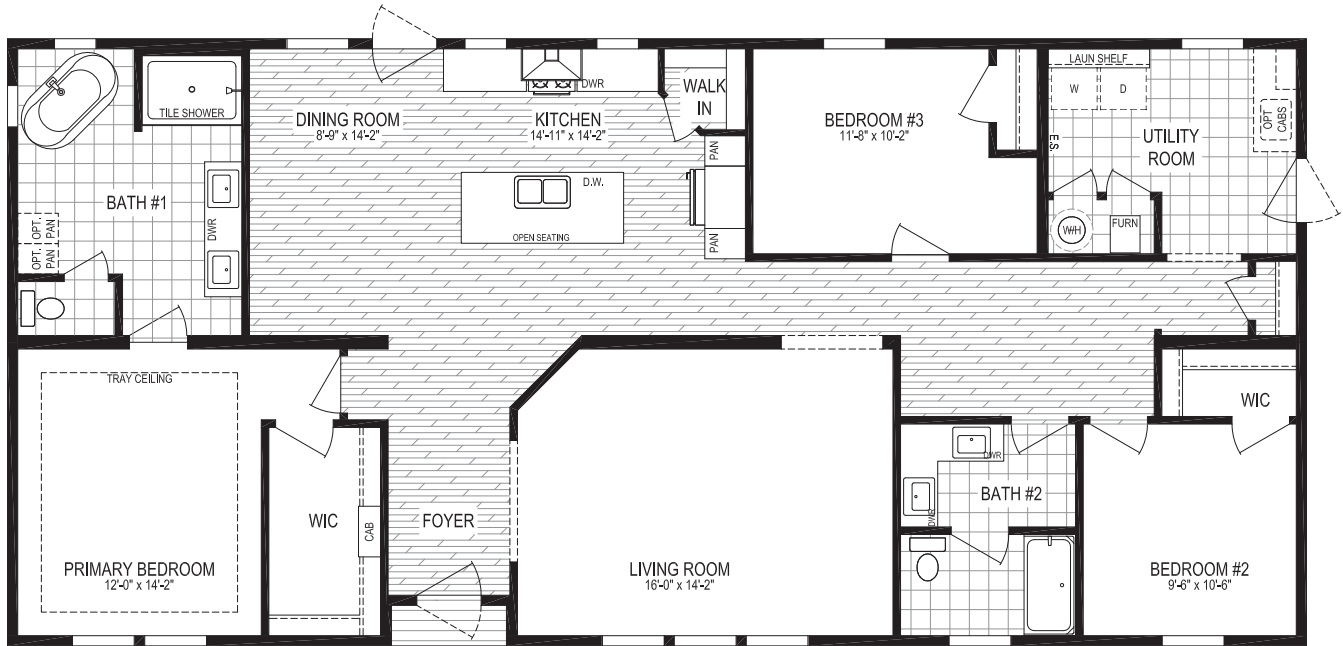

EASY STREET SERIES

Paradise 6430-MS053

HUD/MOD

3 beds | 2 baths | 1,920 sq. ft. | 30x64

Optional Stairway

Available on all MOD homes

The home series, floor plans, photos, renderings, specifications, features, pricing, materials and availability shown will vary by retailer and state, and are subject to change without notice.