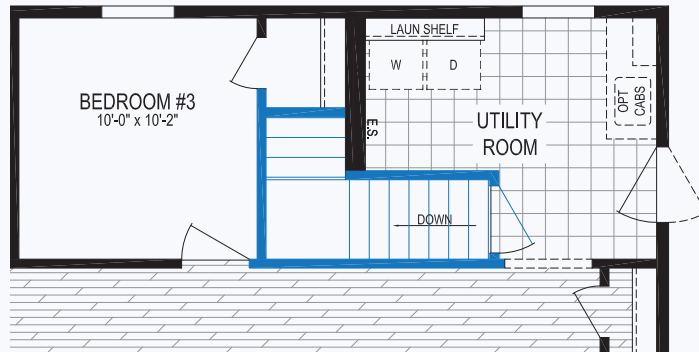

EASY STREET SERIES

Paradise 6430-MS053

HUD/MOD

3 beds | 2 baths | 1,920 sq. ft. | 30x64

Optional Stairway

Available on all MOD homes

The home series, floor plans, photos, renderings, specifications, features, pricing, materials and availability shown will vary by retailer and state, and are subject to change without notice.