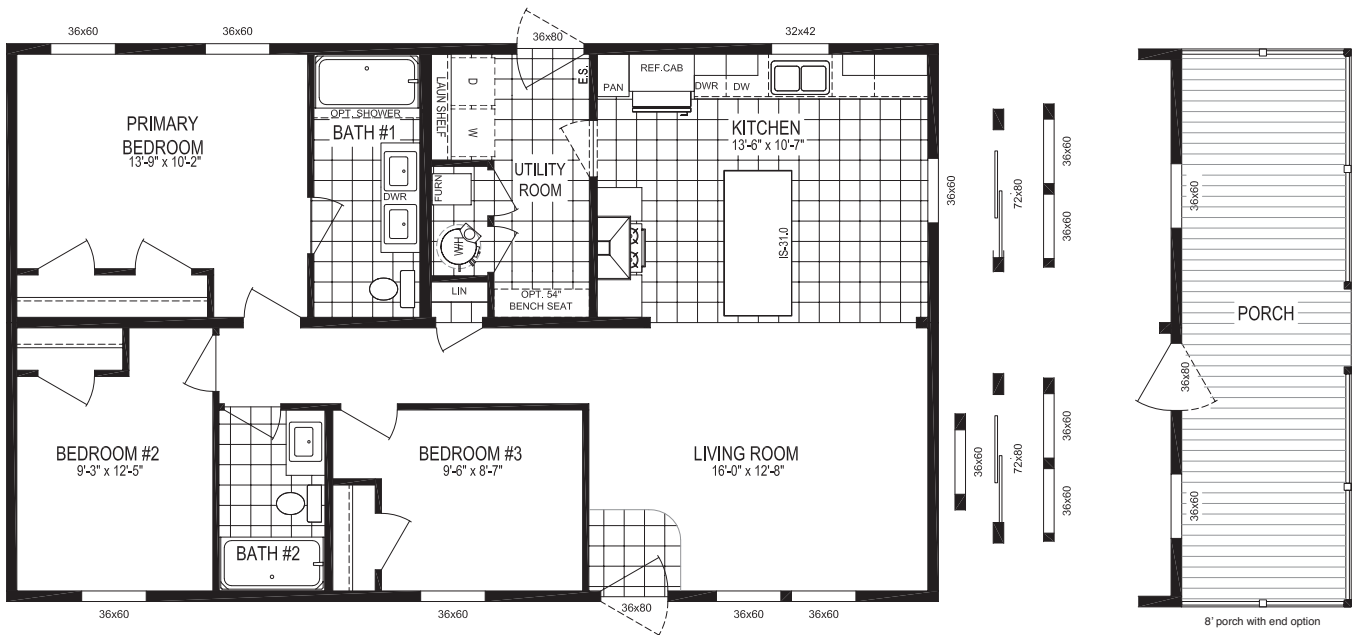

## Horizon 44 4428-MS057

HUD/MOD

3 beds / 2 baths / 1,159 sq. ft. / 28x44

The home series, floor plans, photos, renderings, specifications, features, pricing, materials and availability shown will vary by retailer and state, and are subject to change without notice.