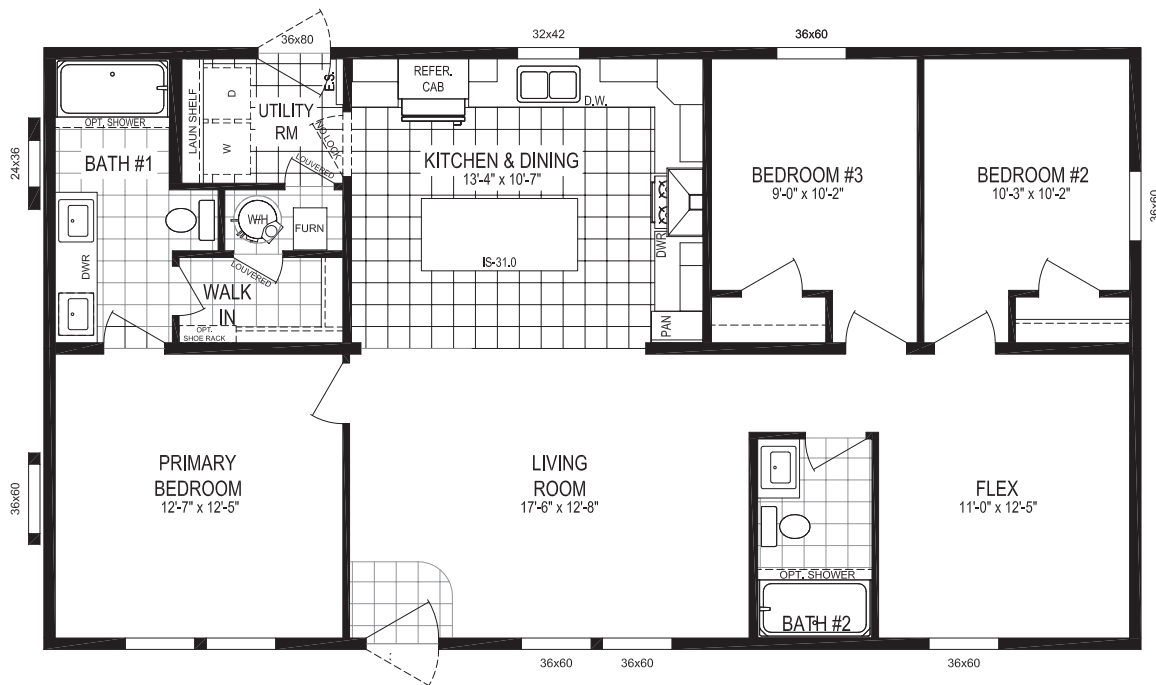

SUNRISE SERIES

Daybreak 48 4828-MS059

HUD/MOD

3/4 beds / 2 baths / 1,264 sq. ft. / 28x48

Optional Bedroom #4

The home series, floor plans, photos, renderings, specifications, features, pricing, materials and availability shown will vary by retailer and state, and are subject to change without notice.