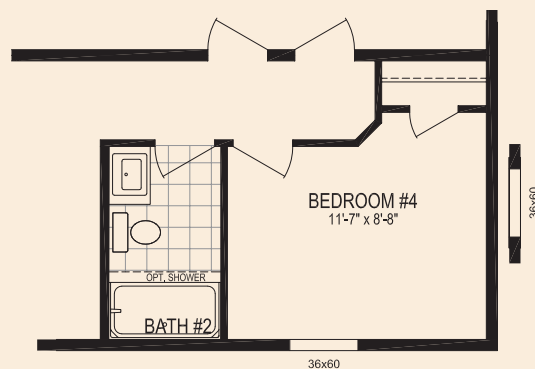

SUNRISE SERIES

Daybreak 48 4828-MS059

HUD/MOD

3/4 beds / 2 baths / 1,264 sq. ft. / 28x48

Optional Bedroom #4

The home series, floor plans, photos, renderings, specifications, features, pricing, materials and availability shown will vary by retailer and state, and are subject to change without notice.