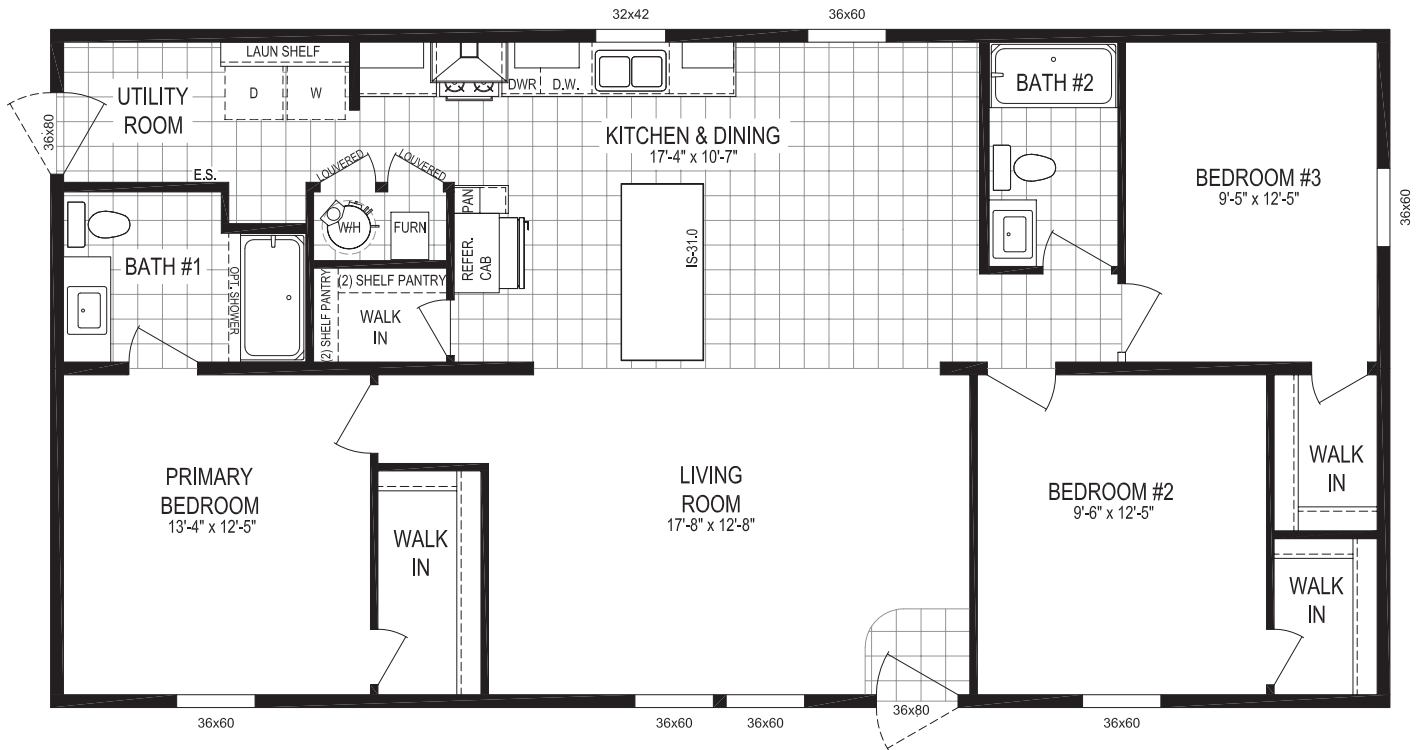

## Aurora 52 5228-MS049-1

HUD/MOD

3 beds / 2 baths / 1,404 sq. ft. / 28x52

The home series, floor plans, photos, renderings, specifications, features, pricing, materials and availability shown will vary by retailer and state, and are subject to change without notice.