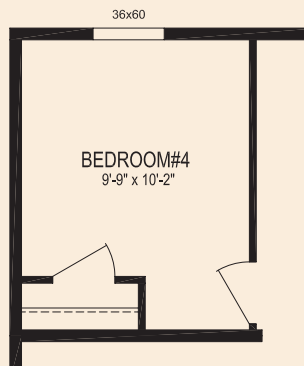

SUNRISE SERIES

Sunlight 56 5628-MS054

HUD/MOD

3 beds / 2 baths / 1,475 sq. ft. / 28x56

Optional Bedroom #4

The home series, floor plans, photos, renderings, specifications, features, pricing, materials and availability shown will vary by retailer and state, and are subject to change without notice.