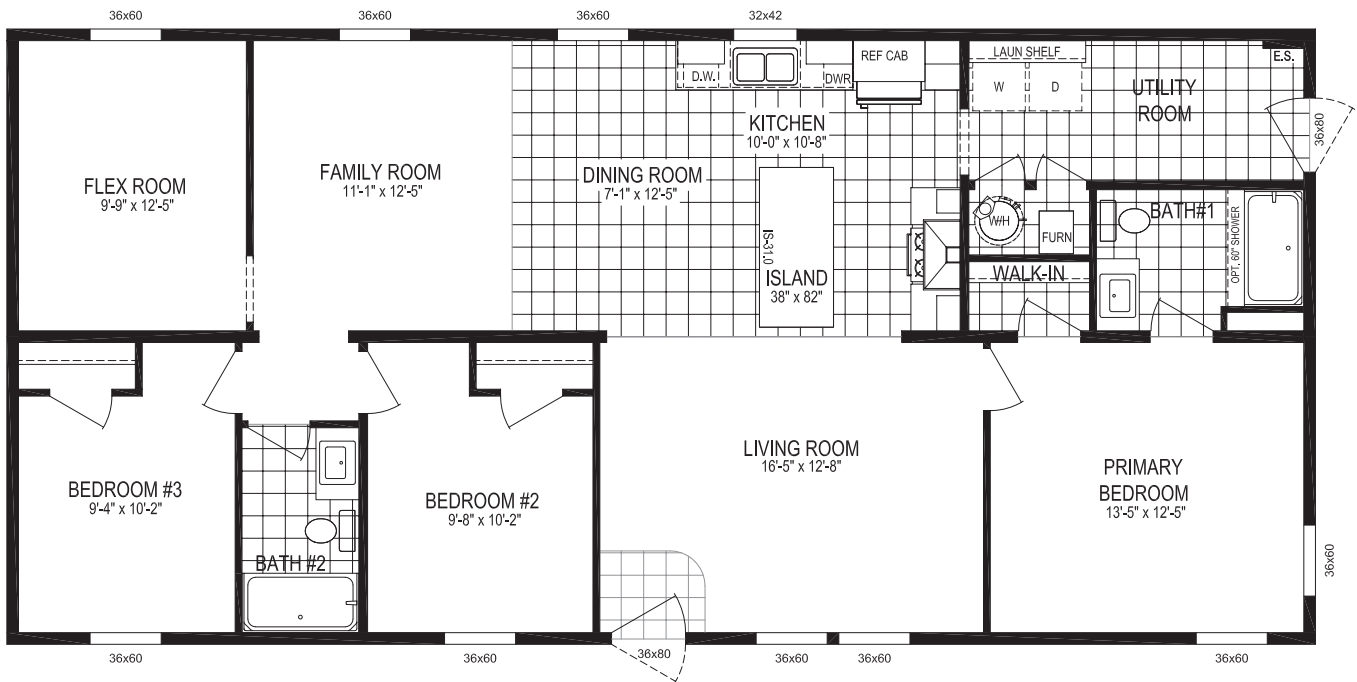

SUNRISE SERIES

Sunlight 56 5628-MS054

HUD/MOD

3 beds / 2 baths / 1,475 sq. ft. / 28x56

Optional Bedroom #4

The home series, floor plans, photos, renderings, specifications, features, pricing, materials and availability shown will vary by retailer and state, and are subject to change without notice.