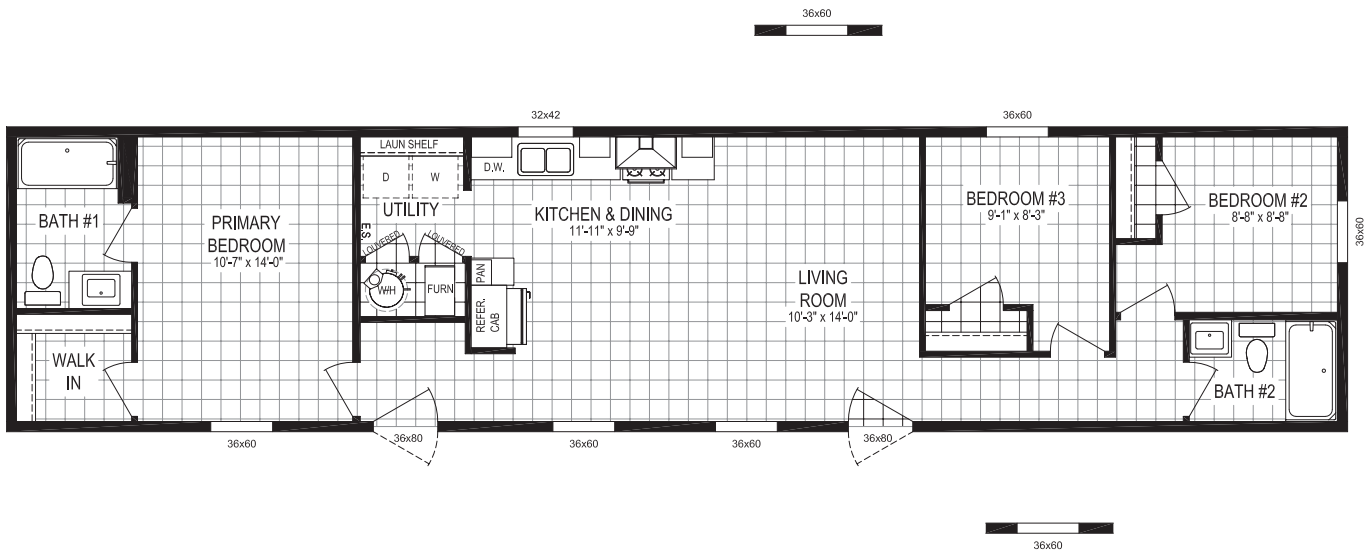

SUNRISE SERIES

SunRISE SW 6616-SW016-1

HUD

3 beds / 2 baths / 990 sq. ft. / 16x66

The home series, floor plans, photos, renderings, specifications, features, pricing, materials and availability shown will vary by retailer and state, and are subject to change without notice.