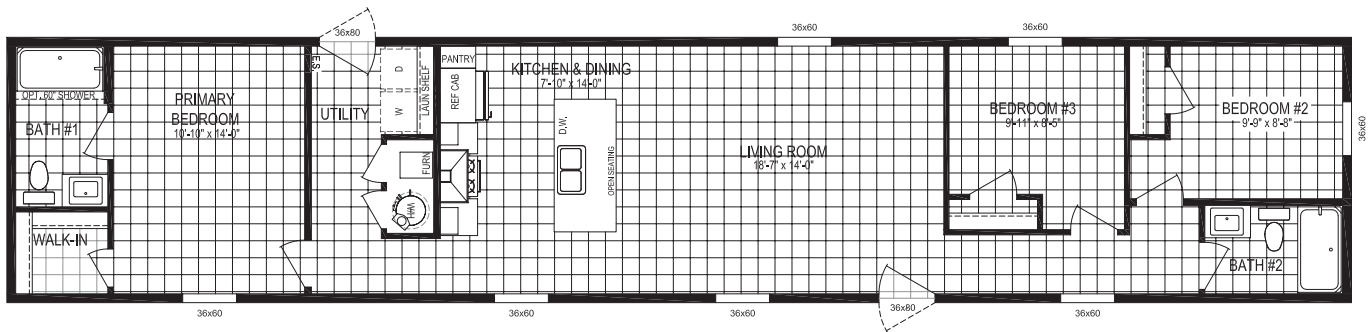

SUNRISE SERIES

SunRISE SW 7616-SW017

HUD

3 beds / 2 baths / 1,140 sq. ft. / 16x76

R/A Option

The home series, floor plans, photos, renderings, specifications, features, pricing, materials and availability shown will vary by retailer and state, and are subject to change without notice.