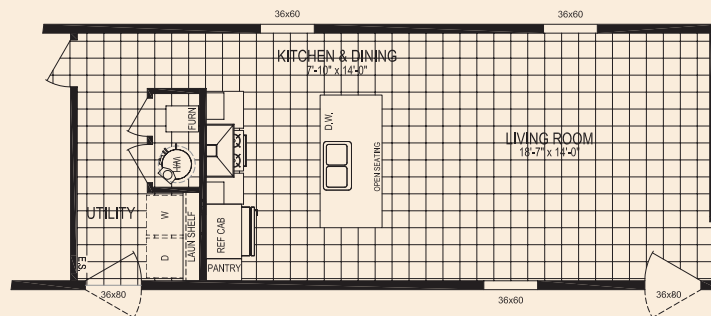

SUNRISE SERIES

SunRISE SW 7616-SW017

HUD

3 beds / 2 baths / 1,140 sq. ft. / 16x76

R/A Option

The home series, floor plans, photos, renderings, specifications, features, pricing, materials and availability shown will vary by retailer and state, and are subject to change without notice.