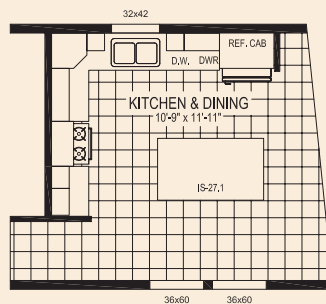

SUNRISE SERIES

SunRISE SW 7616-SW018

HUD

3 beds / 2 baths / 1,065 sq. ft. / 16x76

Optional Spacemaker Layout

The home series, floor plans, photos, renderings, specifications, features, pricing, materials and availability shown will vary by retailer and state, and are subject to change without notice.