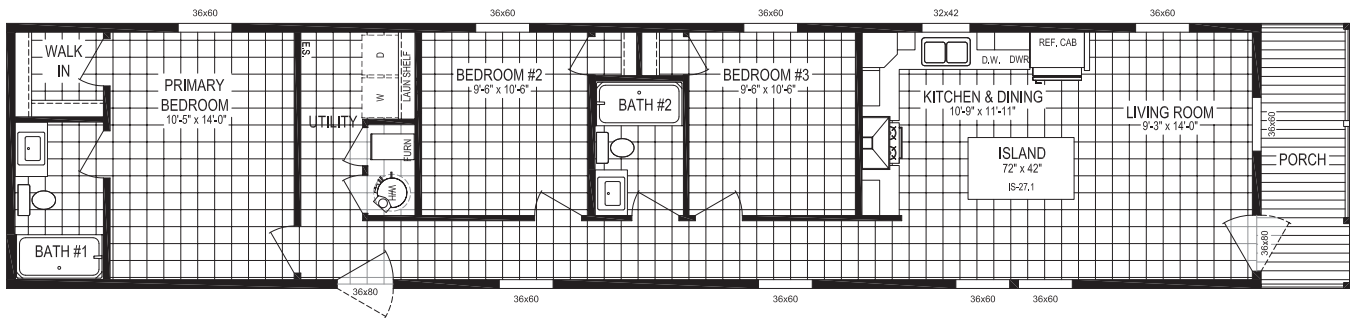

SUNRISE SERIES

SunRISE SW 7616-SW018

HUD

3 beds / 2 baths / 1,065 sq. ft. / 16x76

Optional Spacemaker Layout

The home series, floor plans, photos, renderings, specifications, features, pricing, materials and availability shown will vary by retailer and state, and are subject to change without notice.