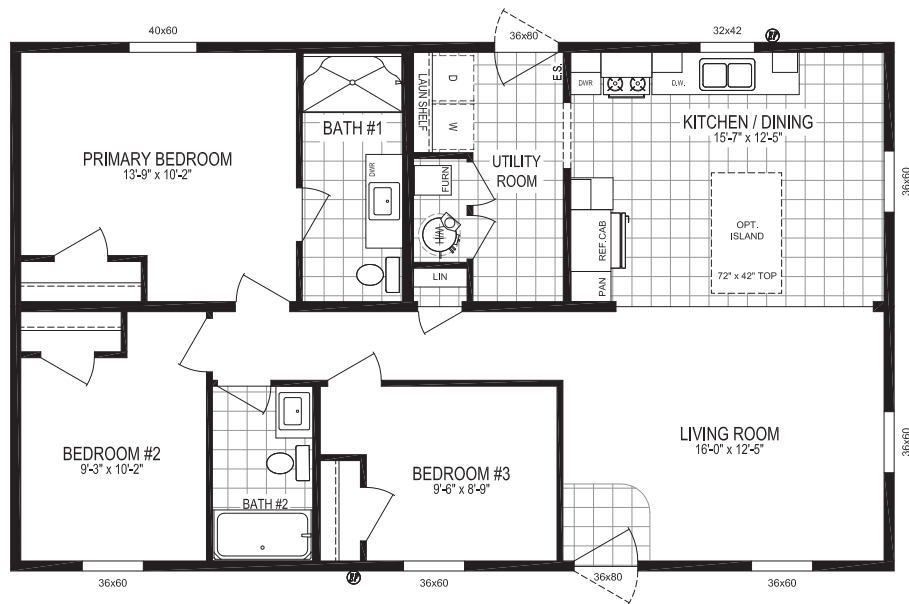

NEIGHBORHOOD SERIES

Bluffton 44 4428-MS066-1

HUD

3 beds / 2 baths / 1,159 sq. ft. / 28x44

The home series, floor plans, photos, renderings, specifications, features, pricing, materials and availability shown will vary by retailer and state, and are subject to change without notice.