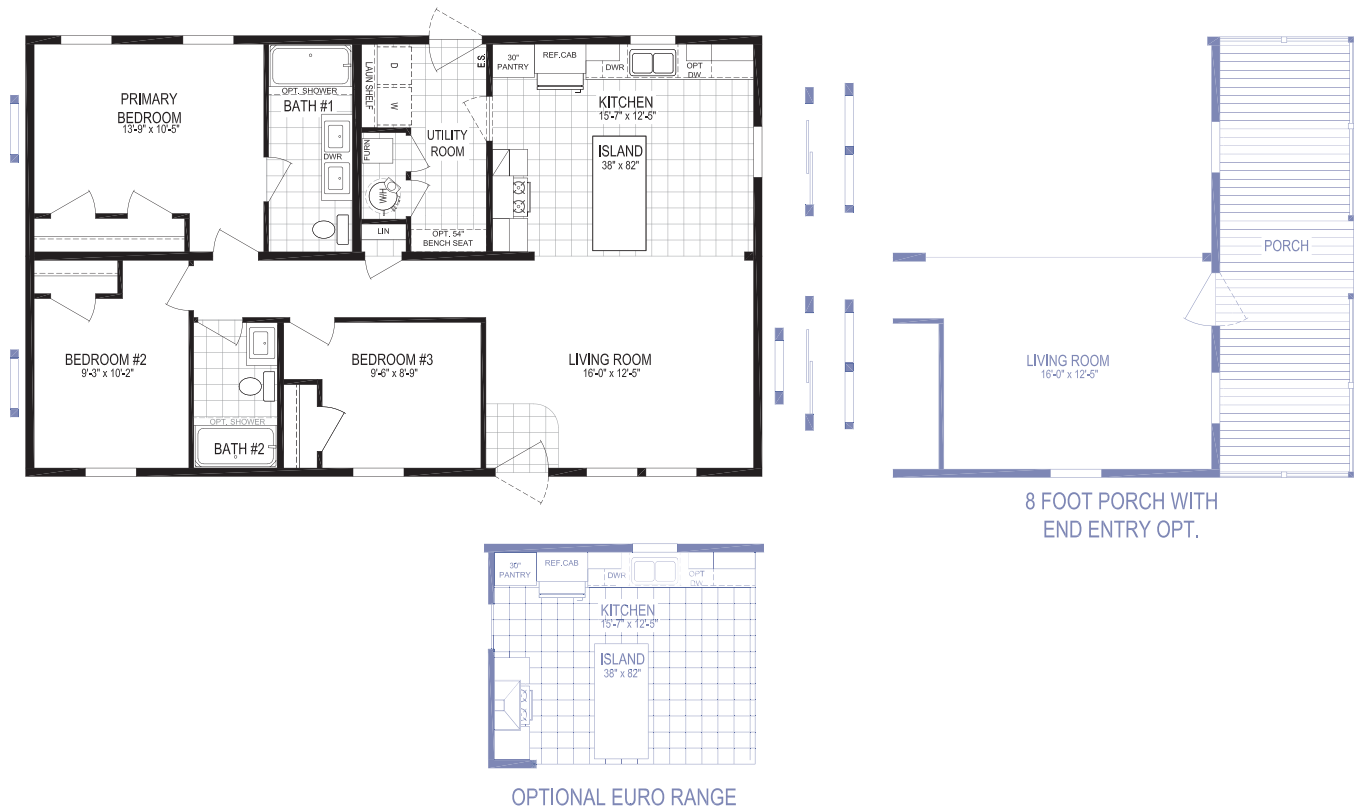

RESIDENCE SERIES

Horizon Place 4428-MS057

3 beds / 2 baths / 1,159 sq. ft. / 28x44

The home series, floor plans, photos, renderings, specifications, features, pricing, materials and availability shown will vary by retailer and state, and are subject to change without notice.