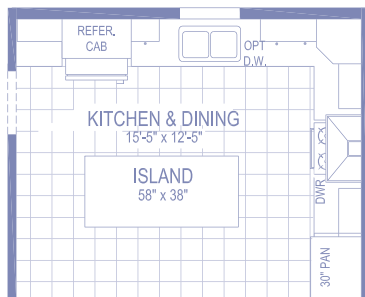

## Day Break Drive 4828-MS059

3 beds / 2 baths / 1,264 sq. ft. / 28x48

OPTIONAL EURO RANGE

4 BEDROOM OPT.

The home series, floor plans, photos, renderings, specifications, features, pricing, materials and availability shown will vary by retailer and state, and are subject to change without notice.