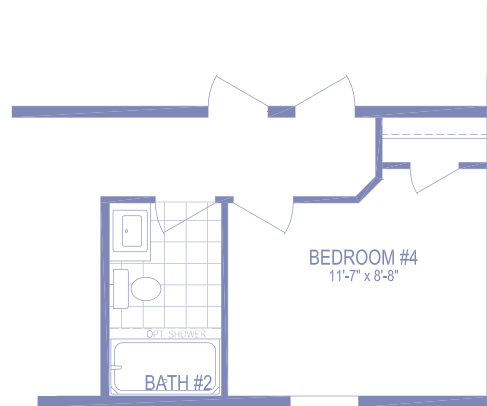

## Day Break Drive 4828-MS059

3 beds / 2 baths / 1,264 sq. ft. / 28x48

OPTIONAL EURO RANGE

4 BEDROOM OPT.

The home series, floor plans, photos, renderings, specifications, features, pricing, materials and availability shown will vary by retailer and state, and are subject to change without notice.