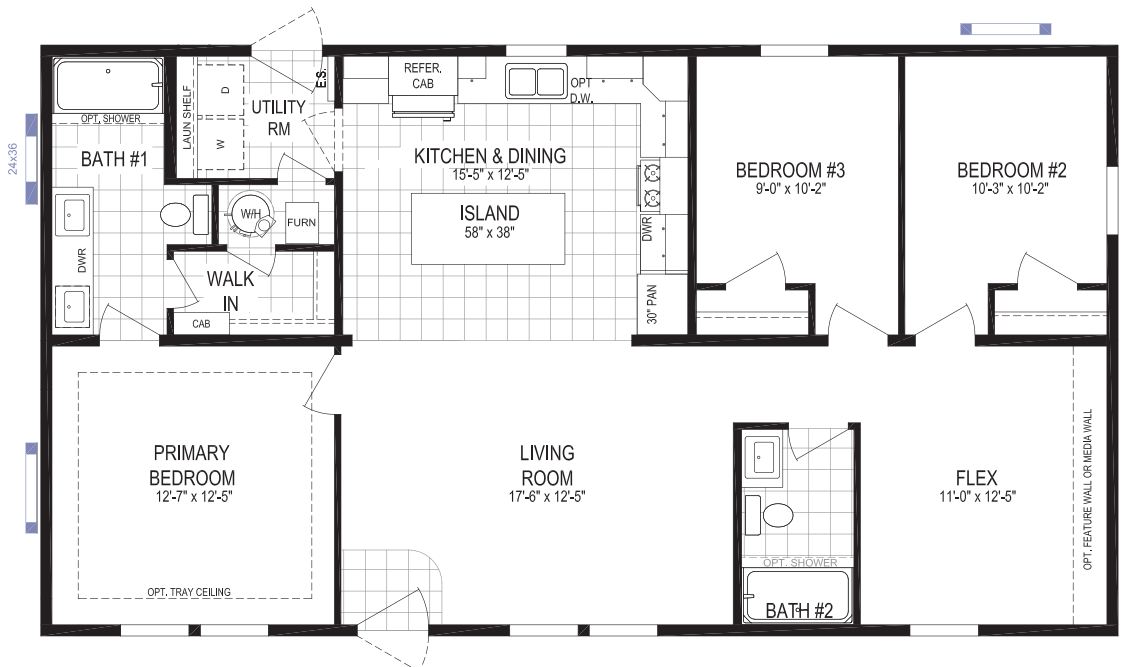

# RESIDENCE SERIES

## Day Break Drive 4828-MS059

3 beds / 2 baths / 1,264 sq. ft. / 28x48

OPTIONAL EURO RANGE

4 BEDROOM OPT.

The home series, floor plans, photos, renderings, specifications, features, pricing, materials and availability shown will vary by retailer and state, and are subject to change without notice.