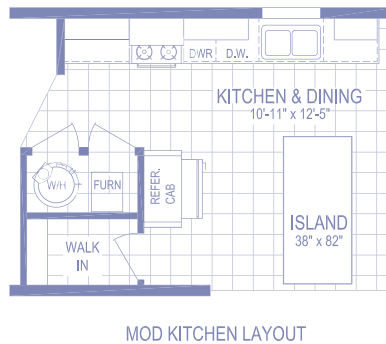

RESIDENCE SERIES

Aurora Place 5228-MS049-1

3 beds / 2 baths / 1,369 sq. ft. / 28x52

The home series, floor plans, photos, renderings, specifications, features, pricing, materials and availability shown will vary by retailer and state, and are subject to change without notice.