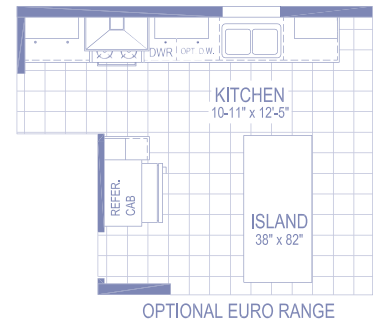

RESIDENCE SERIES

Aurora Place 5228-MS049-1

3 beds / 2 baths / 1,369 sq. ft. / 28x52

The home series, floor plans, photos, renderings, specifications, features, pricing, materials and availability shown will vary by retailer and state, and are subject to change without notice.