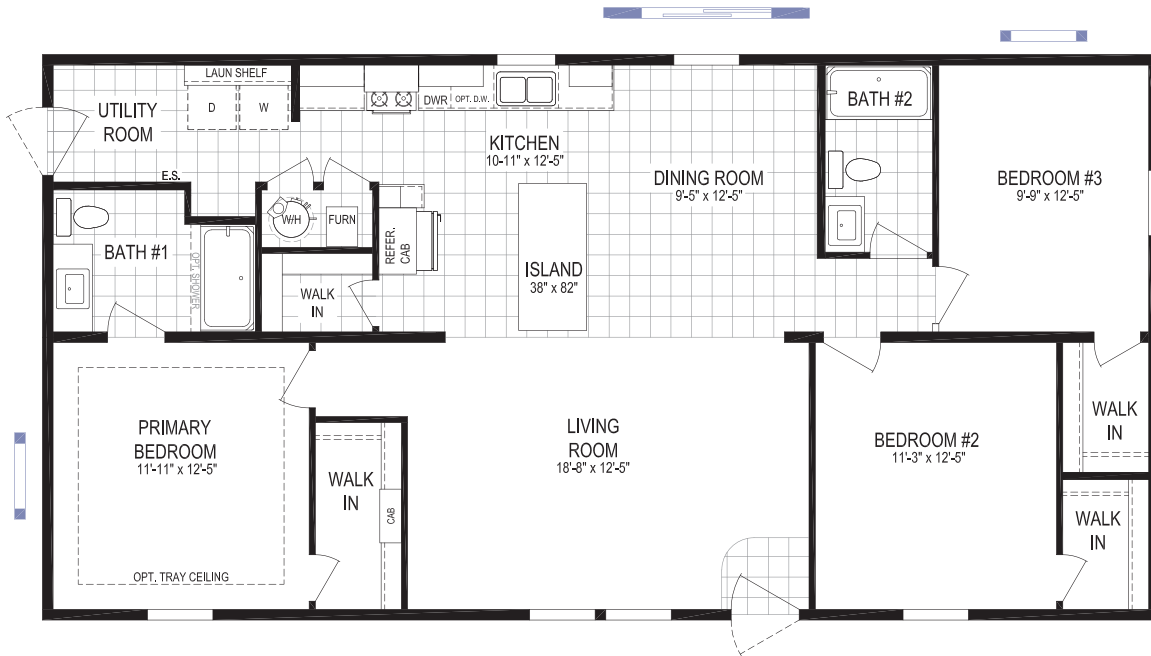

RESIDENCE SERIES

Aurora Place 5228-MS049-1

3 beds / 2 baths / 1,369 sq. ft. / 28x52

The home series, floor plans, photos, renderings, specifications, features, pricing, materials and availability shown will vary by retailer and state, and are subject to change without notice.