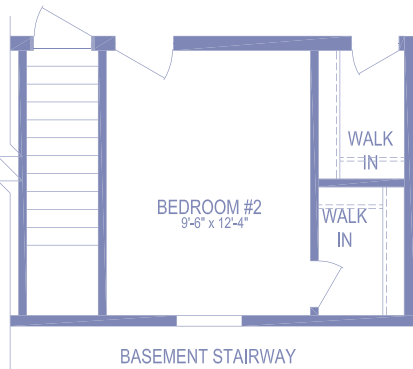

RESIDENCE SERIES

Aurora Place 5228-MS049-1

3 beds / 2 baths / 1,369 sq. ft. / 28x52

The home series, floor plans, photos, renderings, specifications, features, pricing, materials and availability shown will vary by retailer and state, and are subject to change without notice.